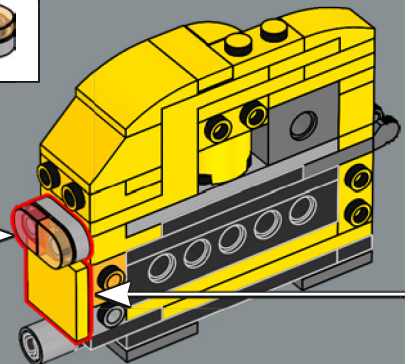

This piece used for the arm build was first developed to be used in the LEGO® Optimus Prime 10302 set.

163

164

165

166

167

168

169