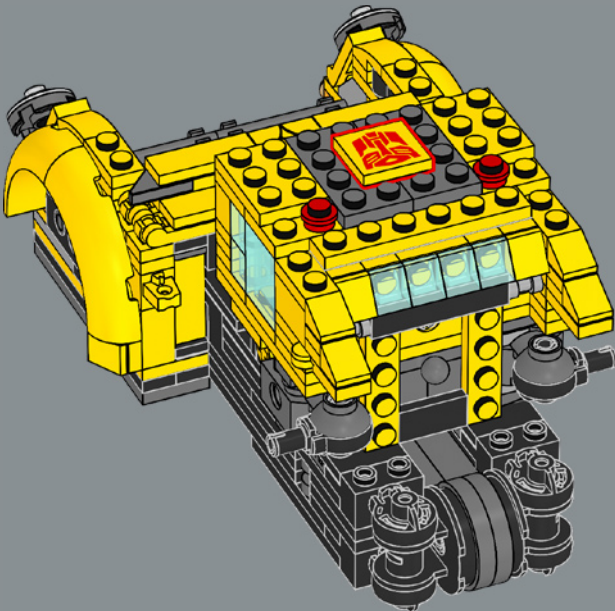

A new 2x2 decorated yellow tile has the iconic AUTOBOT insignia denoting the allegiance during the war against the evil Decepticons.