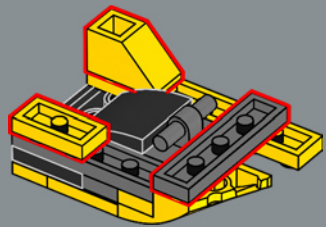

263

264

265

266

267

A new, decorated 2x2 yellow tile has the iconic AUTOBOT insignia. In the cartoon, the logo is sometimes seen on the bonnet when Bumblebee is in vehicle mode.

269

271