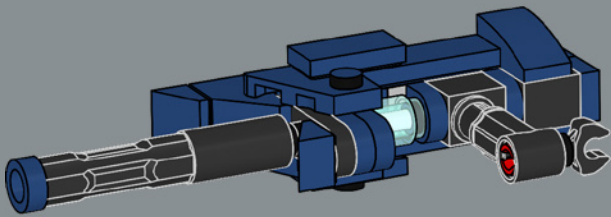

BUMBLEBEE

FUNCTION: SCOUT
"The least likely can be the most dangerous"

STRENGTH:	2	RANK:	7
INTELLIGENCE:	8	COURAGE:	10
SPEED:	4	FIREPOWER:	1
ENDURANCE:	7	SKILL:	7

Hidden behind the plaque, there is a little bee.