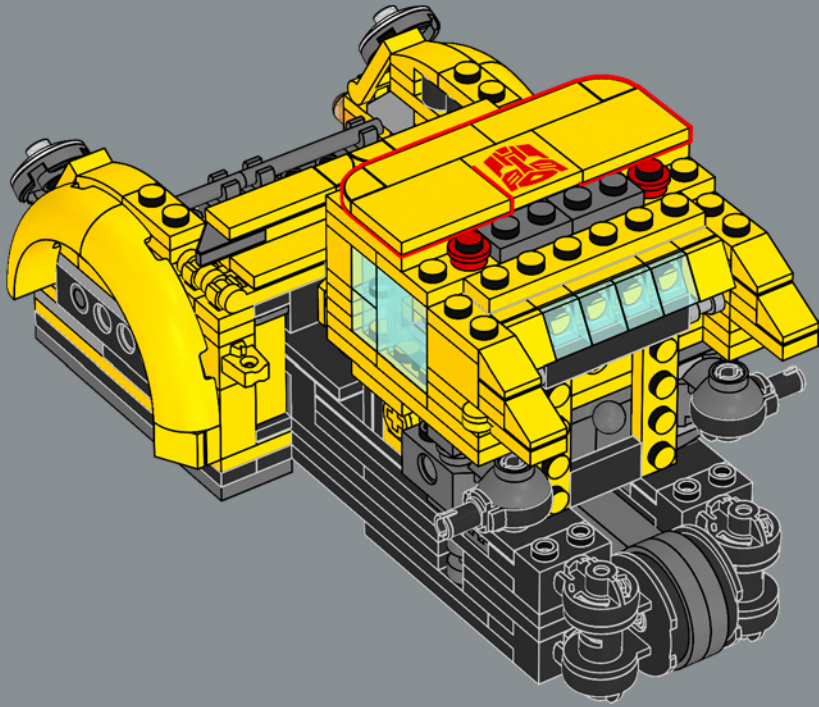

147

148

A new 2x2 decorated yellow tile has the iconic AUTOBOT insignia denoting the allegiance during the war against the evil Decepticons.

150

151

152

153

154