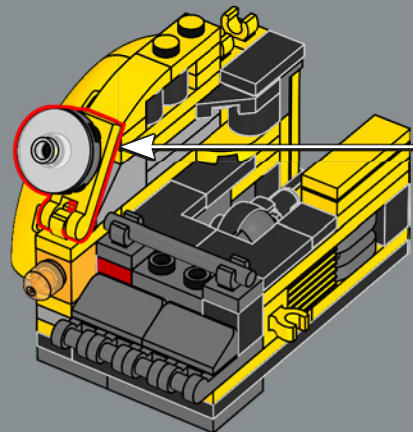

21

22

A new 4x4 arch brick was created for this set. The design accentuates the softer, rounded forms of Bumblebee in both vehicle and robot modes. (A total of 8 are included in the set.)

23

24

25

26

27