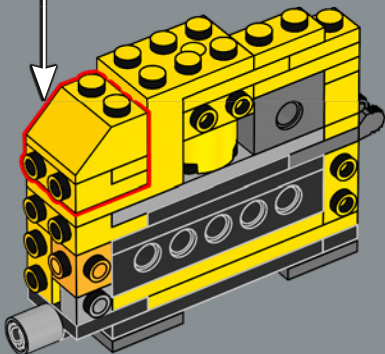

This piece used for the arm build was first developed to be used in the LEGO® Optimus Prime 10302 set.

163

164

165

166

167

168

169