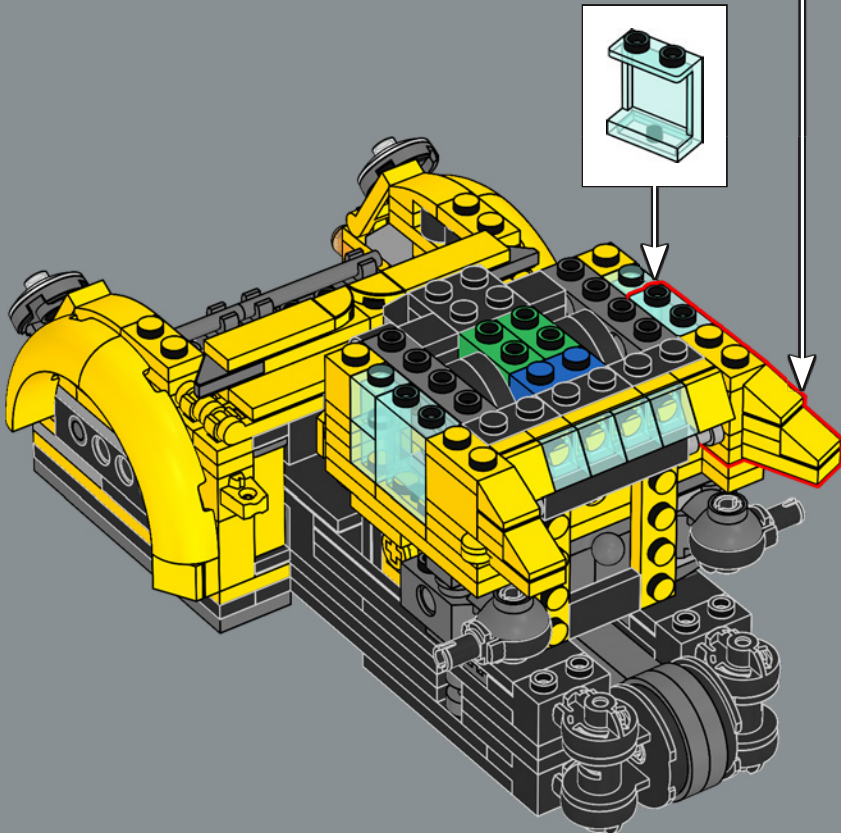

147

148

A new 2x2 decorated yellow tile has the iconic AUTOBOT insignia denoting the allegiance during the war against the evil Decepticons.

150

151

152

153

154