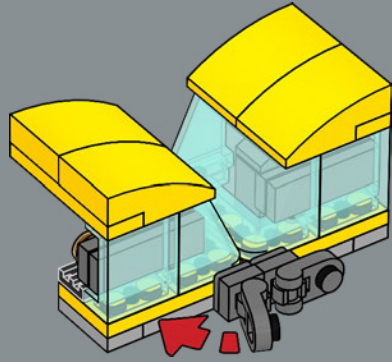

The windscreen becomes a jetpack that looks a little like bee wings.

  
**BUMBLEBEE**

FUNCTION: SCOUT  
"The least likely can be the most dangerous"

STRENGTH: 2	RANK: 7
INTELLIGENCE: 8	COURAGE: 10
SPEED: 4	FIREPOWER: 1
ENDURANCE: 7	SKILL: 7