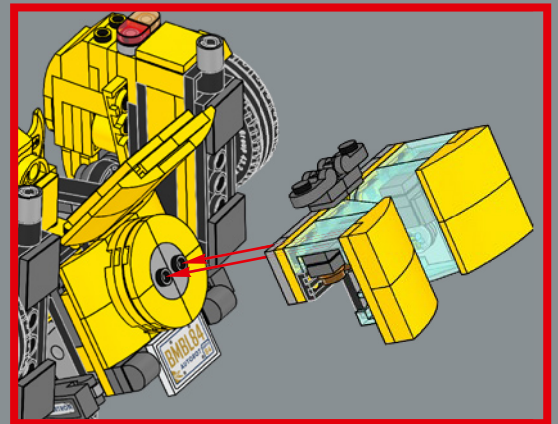

19

20

On the forehead is a new printed yellow bow made for this Bumblebee set. The face is newly decorated for this set and uses the same element created for the Optimus Prime model.

21

23

24

1

2