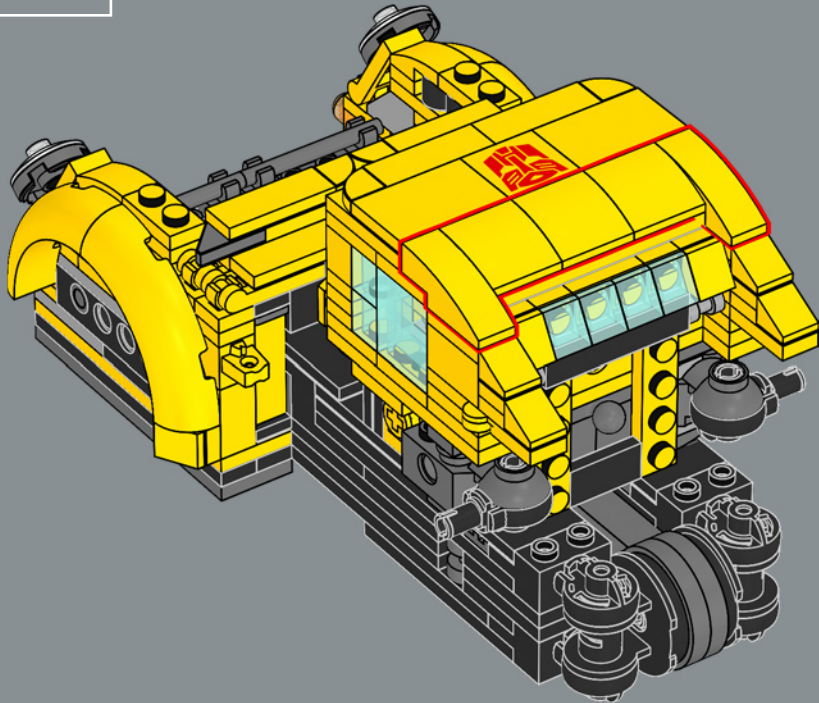

147

148

A new 2x2 decorated yellow tile has the iconic AUTOBOT insignia denoting the allegiance during the war against the evil Decepticons.

150

151

152

153

154