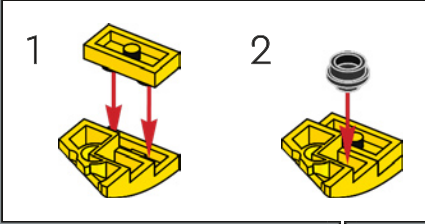

263

264

265

266

267

A new, decorated 2x2 yellow tile has the iconic AUTOBOT insignia. In the cartoon, the logo is sometimes seen on the bonnet when Bumblebee is in vehicle mode.

269

271